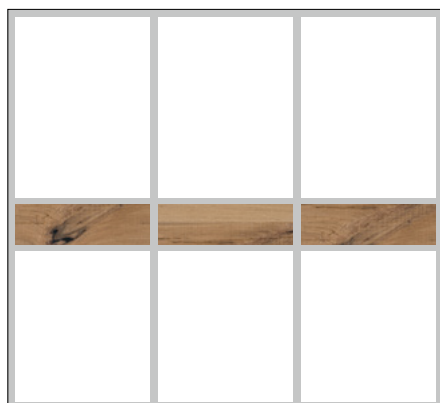

OLD NATURE EICHE NATUR

OLD NATURE OAK NATURE

---

1 Old Nature Eiche Natur, matt lackiert,
erhältlich bis 500 mm Höhe und bis 1200 mm Breite
hier kombiniert mit

2 Matelac Pure White **3** Eloxiert Silber **4** MDF lackiert nach RAL 6025
Farngrün **5** Uni-Dekor Kaschmir

---

1 Old Nature Oak Nature, mat lacquered,
available up to 500 mm height and up to 1200 mm width
here combined with

2 Matelac Pure White **3** Anodized Silver **4** MDF lacquered acc. to RAL
6025 Ferngreen **5** Uni decor Cashmere